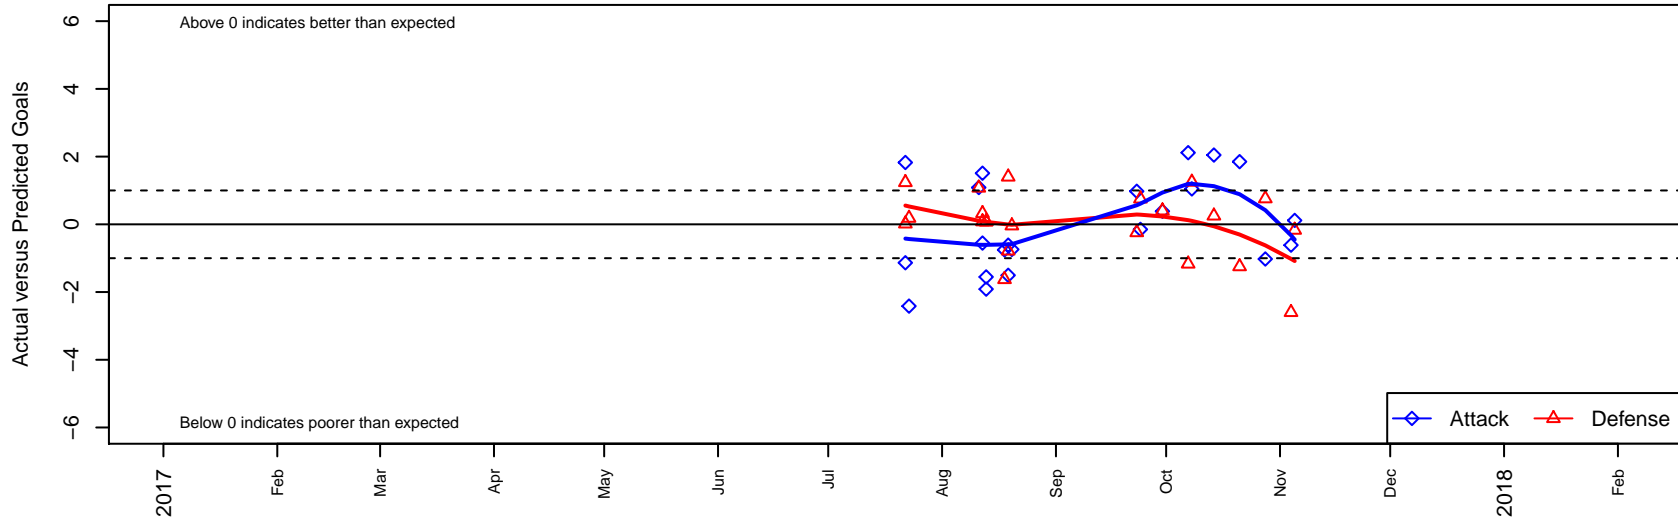

# ASE Emerald G05

Academy of Soccer Excellence  
 Pasco, WA  
 G05 total strength=1202  
 attack=7.07 defense=2.29  
 fall league = PSPL WNPL U13  
 notes= Woods 2016

alt names used:  
 ASE G05 EMERALD – WOODS  
 ASE G05 EMERALD – WOODS (WA)  
 ASE G05 EMERALD – WOODS (WA)  
 ASE G05 Emerald–Woods

Venues played:  
 2017 Nike Crossfire Challenge Gold Group U13  
 2017 Bend Premier Cup Kendall Johnson (Silver)  
 2017 NW Champions Cup GIRLS 05  
 2017 PSPL WNPL U13

**ASE Emerald G05**  
 Dots are actual minus expected GF (blue circles) and GA (red triangles).  
 Blue line is smoothed change in attack strength. Red is smoothed change in defense strength.

**attack and defense variance (black dot)  
relative to other teams  
and top 10 in region**

**attack and defense rating  
relative to others at age  
and all opponents in last 13 months**

**Performance relative to 13 month average**