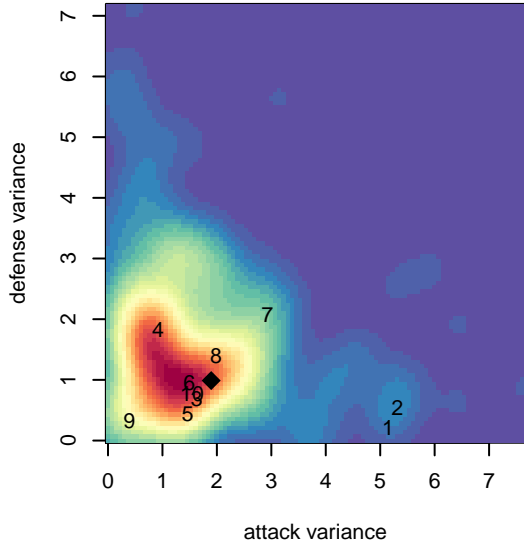

# ASE Emerald G05

Academy of Soccer Excellence  
 Pasco, WA  
 G05 total strength=1202  
 attack=7.07 defense=2.29  
 fall league = PSPL WNPL U13  
 notes= Woods 2016

alt names used:  
 ASE G05 EMERALD – WOODS  
 ASE G05 EMERALD – WOODS (WA)  
 ASE G05 EMERALD – WOODS (WA)  
 ASE G05 Emerald–Woods

Venues played:  
 2017 Nike Crossfire Challenge Gold Group U13  
 2017 Bend Premier Cup Kendall Johnson (Silver)  
 2017 NW Champions Cup GIRLS 05  
 2017 PSPL WNPL U13

**ASE Emerald G05**  
 Dots are actual minus expected GF (blue circles) and GA (red triangles).  
 Blue line is smoothed change in attack strength. Red is smoothed change in defense strength.

**attack and defense variance (black dot)  
relative to other teams  
and top 10 in region**

**attack and defense rating  
relative to others at age  
and all opponents in last 13 months**

**Performance relative to 13 month average**