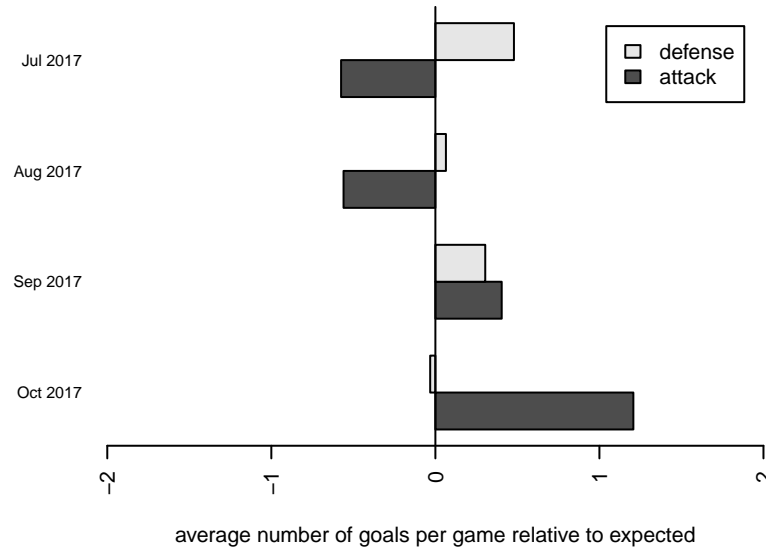

Performance relative to 13 month average