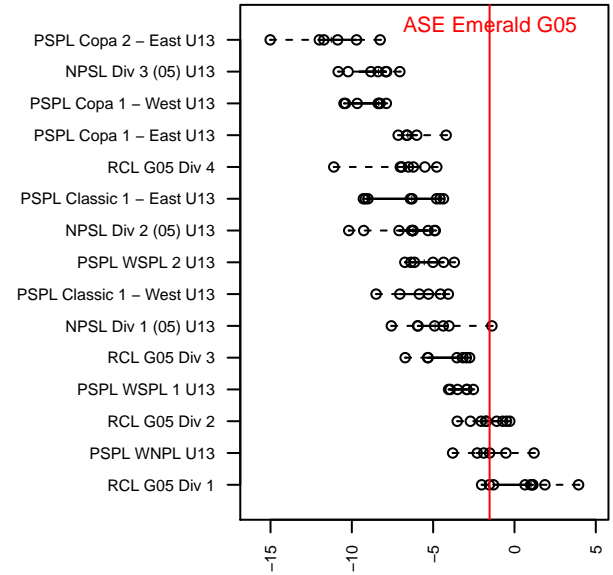

# ASE Emerald G05

Academy of Soccer Excellence  
 Pasco, WA  
 G05 total strength=1202  
 attack=7.07 defense=2.29  
 fall league = PSPL WNPL U13  
 notes= Woods 2016

alt names used:  
 ASE G05 EMERALD – WOODS  
 ASE G05 EMERALD – WOODS (WA)  
 ASE G05 EMERALD – WOODS (WA)  
 ASE G05 Emerald–Woods

Venues played:  
 2017 Nike Crossfire Challenge Gold Group U13  
 2017 Bend Premier Cup Kendall Johnson (Silver)  
 2017 NW Champions Cup GIRLS 05  
 2017 PSPL WNPL U13

**ASE Emerald G05**  
 Dots are actual minus expected GF (blue circles) and GA (red triangles).  
 Blue line is smoothed change in attack strength. Red is smoothed change in defense strength.

**attack and defense variance (black dot)  
relative to other teams  
and top 10 in region**

**attack and defense rating  
relative to others at age  
and all opponents in last 13 months**

**Performance relative to 13 month average**