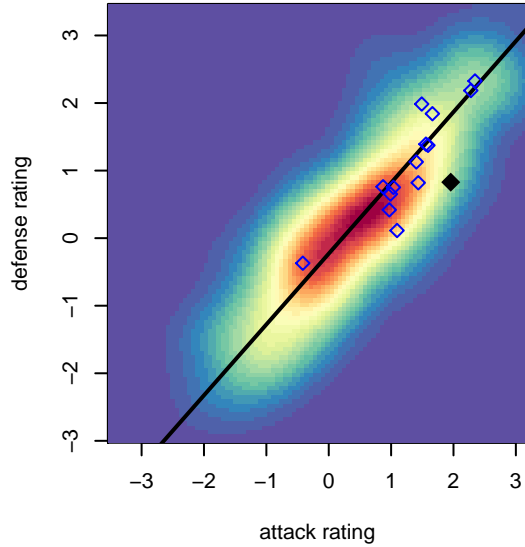

# ASE Emerald G05

Academy of Soccer Excellence  
 Pasco, WA  
 G05 total strength=1202  
 attack=7.07 defense=2.29  
 fall league = PSPL WNPL U13  
 notes= Woods 2016

alt names used:  
 ASE G05 EMERALD – WOODS  
 ASE G05 EMERALD – WOODS (WA)  
 ASE G05 EMERALD – WOODS (WA)  
 ASE G05 Emerald–Woods

Venues played:  
 2017 Nike Crossfire Challenge Gold Group U13  
 2017 Bend Premier Cup Kendall Johnson (Silver)  
 2017 NW Champions Cup GIRLS 05  
 2017 PSPL WNPL U13

**ASE Emerald G05**  
 Dots are actual minus expected GF (blue circles) and GA (red triangles).  
 Blue line is smoothed change in attack strength. Red is smoothed change in defense strength.

**attack and defense variance (black dot)  
relative to other teams  
and top 10 in region**

**attack and defense rating  
relative to others at age  
and all opponents in last 13 months**

**Performance relative to 13 month average**