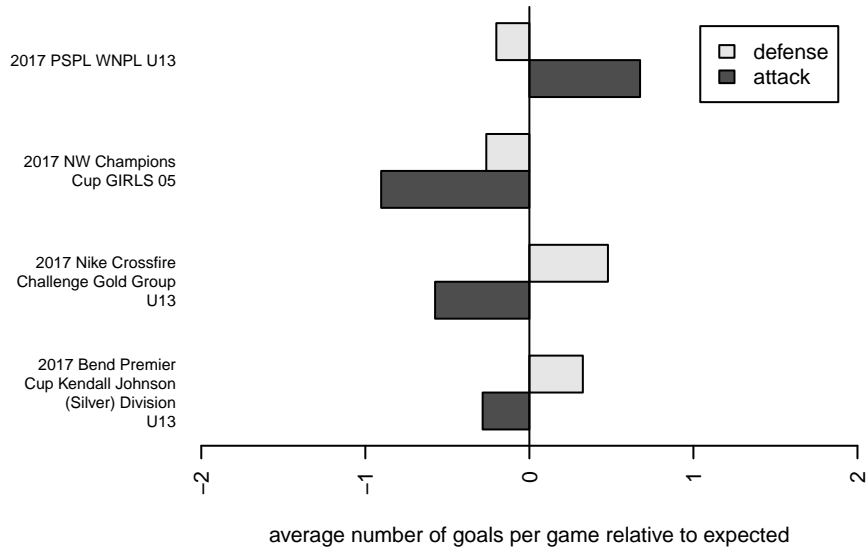

# ASE Emerald G05

Academy of Soccer Excellence  
 Pasco, WA  
 G05 total strength=1202  
 attack=7.07 defense=2.29  
 fall league = PSPL WNPL U13  
 notes= Woods 2016

alt names used:  
 ASE G05 EMERALD – WOODS  
 ASE G05 EMERALD – WOODS (WA)  
 ASE G05 EMERALD – WOODS (WA)  
 ASE G05 Emerald–Woods

Venues played:  
 2017 Nike Crossfire Challenge Gold Group U13  
 2017 Bend Premier Cup Kendall Johnson (Silver)  
 2017 NW Champions Cup GIRLS 05  
 2017 PSPL WNPL U13

**ASE Emerald G05**  
 Dots are actual minus expected GF (blue circles) and GA (red triangles).  
 Blue line is smoothed change in attack strength. Red is smoothed change in defense strength.

**attack and defense variance (black dot)  
relative to other teams  
and top 10 in region**

**attack and defense rating  
relative to others at age  
and all opponents in last 13 months**

**Performance relative to 13 month average**